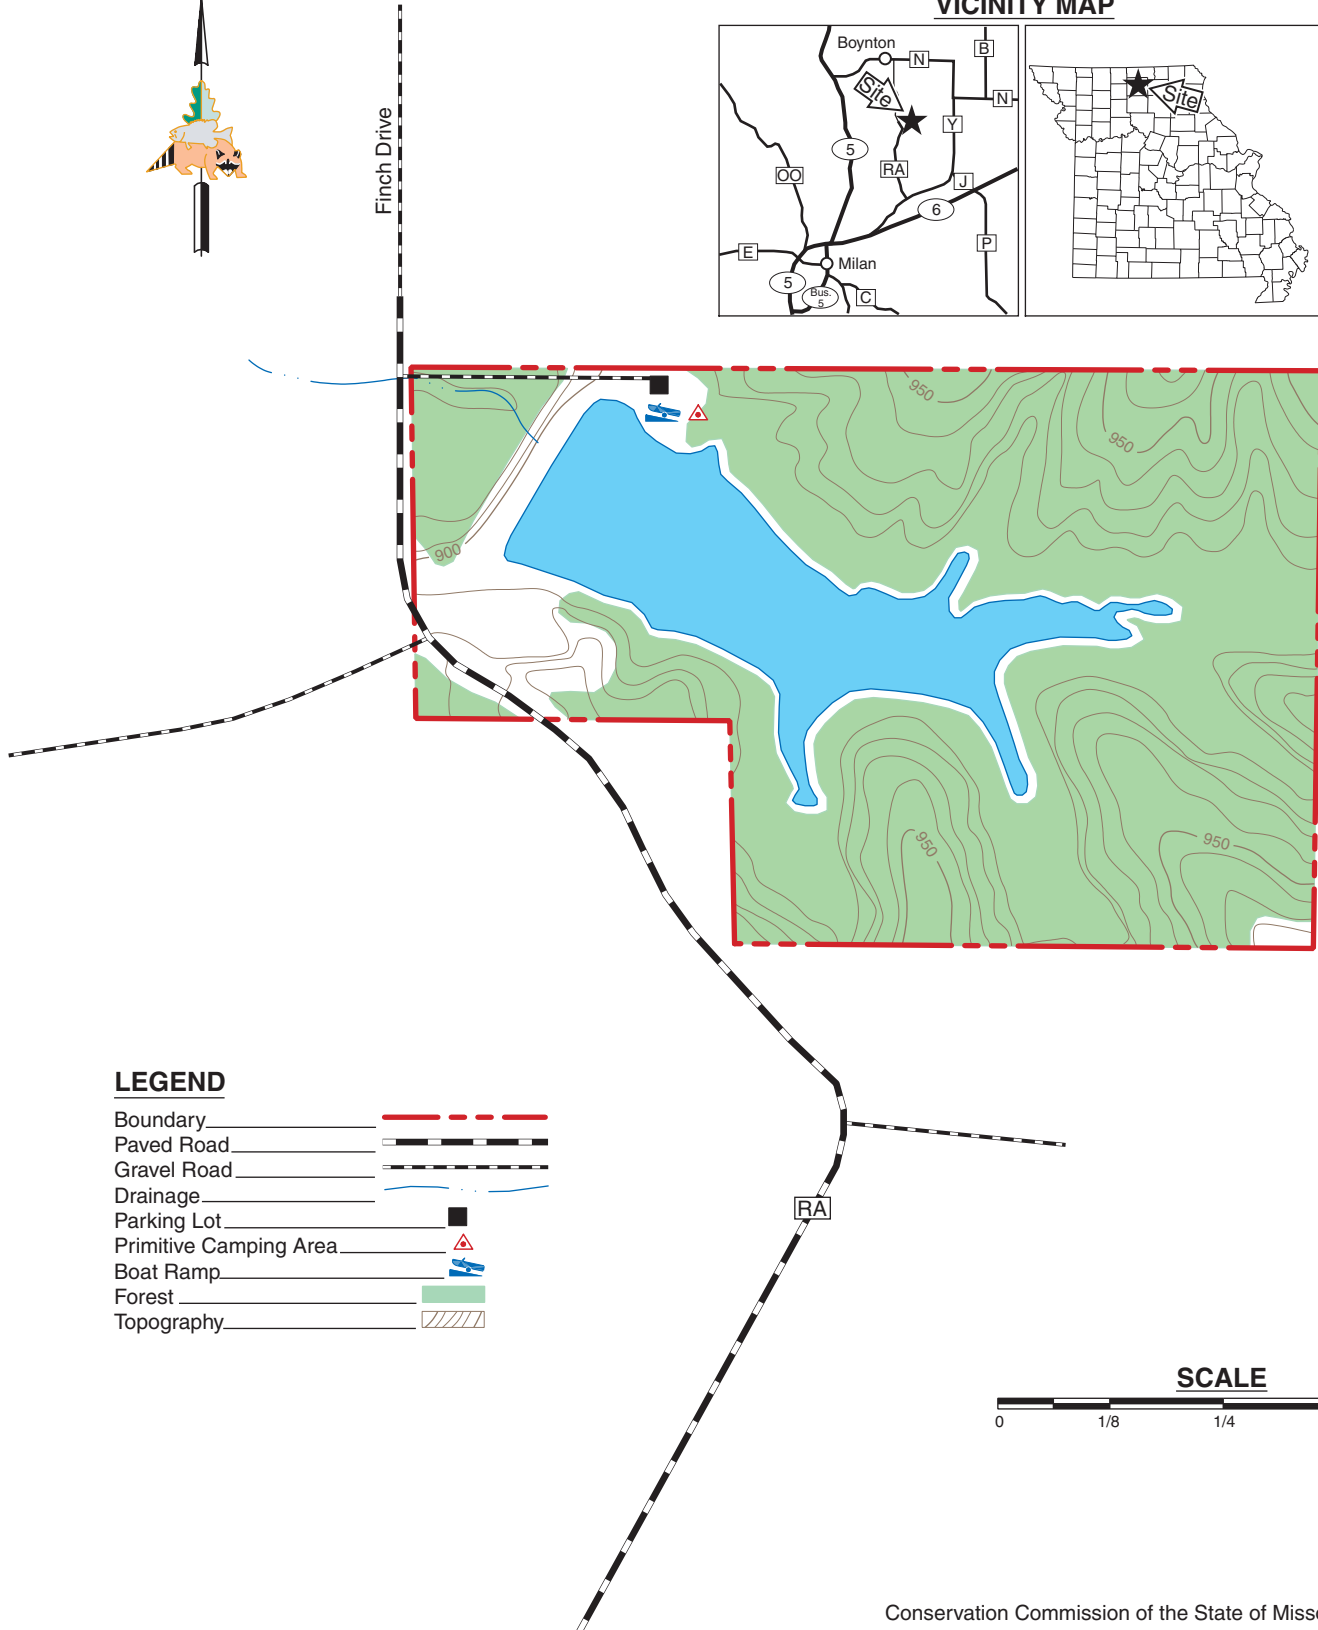

# SEARS COMMUNITY LAKE

SULLIVAN COUNTY  
83 ACRES

## VICINITY MAP

## LEGEND

- Boundary
- Paved Road
- Gravel Road
- Drainage
- Parking Lot
- Primitive Camping Area
- Boat Ramp
- Forest
- Topography

## SCALE